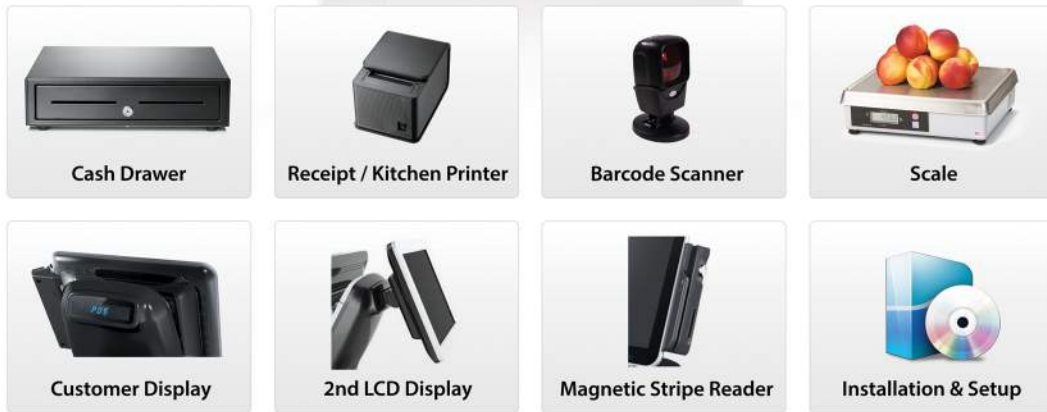

## Professional POS Software

(For Restaurant, Retail, or Salon)

- Menu Program for Restaurant
- Programming Setup for Retail / Salon
- Professional Training

## Aesthetically Pleasing Design

Sleek, Modern, Looks Great

Safe, Sturdy and Space-Saving L-Shape Stand

Cash Drawer

Receipt / Kitchen Printer

Barcode Scanner

Scale

Customer Display